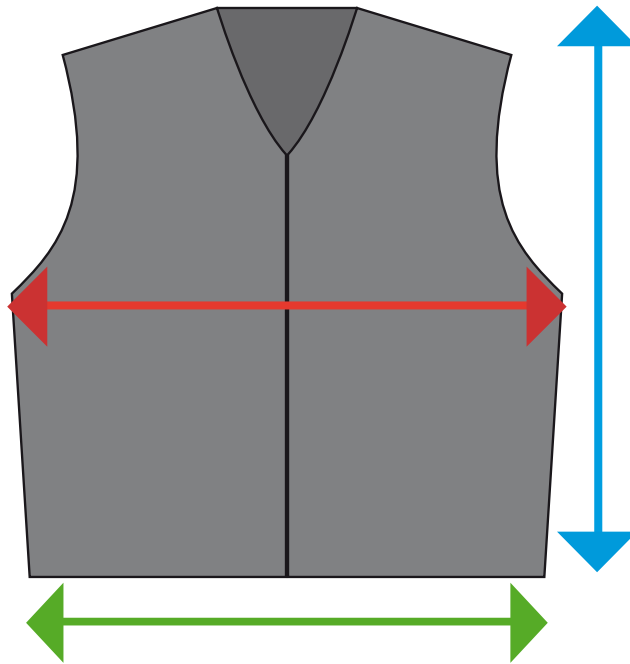

Mesures prises côté extérieur gilets
Afmetingen buitenzijde gilet

XS = ± 49 cm
S = ± 51 cm
M = ± 54 cm
L = ± 57 cm
XL = ± 61 cm
2XL = ± 62 cm
3XL = ± 64 cm
4XL = ± 67 cm
5XL = ± 70 cm
6XL = ± 72 cm

XS = ± 55 cm
S = ± 56 cm
M = ± 58 cm
L = ± 60 cm
XL = ± 61 cm
2XL = ± 62 cm
3XL = ± 64 cm
4XL = ± 66 cm
5XL = ± 68 cm
6XL = ± 70 cm

XS = ± 42 cm
S = ± 45 cm
M = ± 48 cm
L = ± 51 cm
XL = ± 54 cm
2XL = ± 56 cm
3XL = ± 58 cm
4XL = ± 60 cm
5XL = ± 65 cm
6XL = ± 69 cm